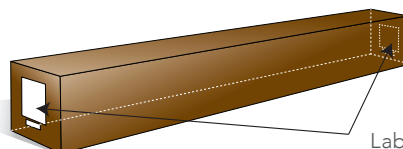

Store horizontally

Labels

Ratio	Fabric	REF LUMENE	Image size W x H cm	Diagonal (inch)	Overall dimensions L x A x P cm	Black borders (mm) B	Packaging dimensions (cm)	Net / gross weight (kg)	GEN code
16:9	MATT WHITE, BLACK EDGES	MOVIE PALACE UHD 4K ULTRASLIM 170 C	171 x 96	77	173 x 98 x 4	12	N/A	N/A	3700795161692
		MOVIE PALACE UHD 4K ULTRASLIM 200 C	203 x 115	92	206 x 117 x 4	12	N/A	N/A	3700795161708
		MOVIE PALACE UHD 4K ULTRASLIM 240 C	234 x 132	106	237 x 134 x 4	12	N/A	N/A	3700795161715
		MOVIE PALACE UHD 4K ULTRASLIM 270 C	266 x 149	120	268 x 152 x 4	12	N/A	N/A	3700795161722
		MOVIE PALACE UHD 4K ULTRASLIM 300 C	294 x 166	130	297 x 168 x 4	12	N/A	N/A	3700795161739