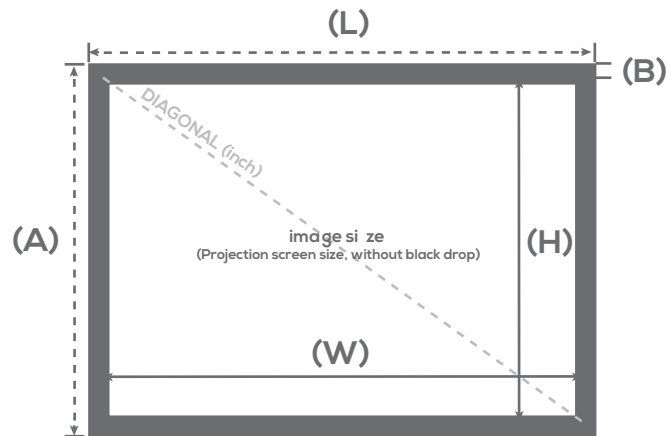

Perfect tension

Easy to install

Fast and clipping system

SPECIFICATIONS

Screen material

- High quality LUMENE screen material
- PVC
- Gain 1.0
- Directivity 160°
- No shine point
- Treatments : anti-yellowing, anti-mold, and anti-gondolement
- Black borders
- Black-out back fabric
- Optimal surface for LCD projectors

Store horizontally

Labels

Ratio	Fabric	REF LUMENE	Image size W x H cm	Diagonal (inch)	Overall dimensions L x A x P cm	Black borders (mm) B	Packaging dimensions (cm)	Net / gross weight (kg)	GEN code
16:9	MATT WHITE, BLACK EDGES	MOVIE PALACE UHD 4K ULTRASLIM 170 C	171 x 96	77	173 x 98 x 4	12	N/A	N/A	3700795161692
		MOVIE PALACE UHD 4K ULTRASLIM 200 C	203 x 115	92	206 x 117 x 4	12	N/A	N/A	3700795161708
		MOVIE PALACE UHD 4K ULTRASLIM 240 C	234 x 132	106	237 x 134 x 4	12	N/A	N/A	3700795161715
		MOVIE PALACE UHD 4K ULTRASLIM 270 C	266 x 149	120	268 x 152 x 4	12	N/A	N/A	3700795161722
		MOVIE PALACE UHD 4K ULTRASLIM 300 C	294 x 166	130	297 x 168 x 4	12	N/A	N/A	3700795161739