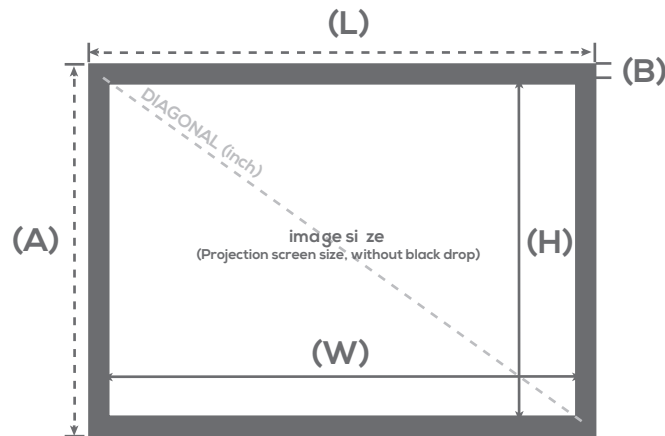

Perfect tension

Easy to install

Fast and clipping system

Velvet frame

SPECIFICATIONS

Screen material

- High quality LUMENE screen material
- PVC
- Gain 1.3
- Directivity 130°
- No shine point
- Treatments : anti-yellowing, anti-mold, and anti-gondolement
- Black borders
- No Black-out back fabric (white back)
- Optimal surface for LCD projectors

Store horizontally

Labels

Ratio	Fabric	REF LUMENE	Image size W x H cm	Diagonal (inch)	Overall dimensions L x A x P cm	Black borders (mm) B	Packaging dimensions (cm)	Net / gross weight (kg)	GEN code
16:9	MATT WHITE, BLACK EDGES	MOVIE PALACE UHD 4K/8K PLATINUM ULTRASLIM 170 C	170 x 95	77	173 x 98 x 4	12	N/A	N/A	3700795161746
		MOVIE PALACE UHD 4K/8K PLATINUM ULTRASLIM 200 C	203 x 115	92	206 x 117 x 4	12	N/A	N/A	3700795161753
		MOVIE PALACE UHD 4K/8K PLATINUM ULTRASLIM 240 C	234 x 132	106	237 x 134 x 4	12	N/A	N/A	3700795161760
		MOVIE PALACE UHD 4K/8K PLATINUM ULTRASLIM 270 C	265 x 150	120	268 x 152 x 4	12	N/A	N/A	3700795161777
		MOVIE PALACE UHD 4K/8K PLATINUM ULTRASLIM 300 C	287 x 162	130	290 x 164 x 4	12	N/A	N/A	3700795161784