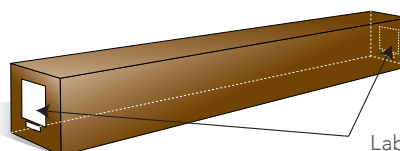

Perfect tension

Easy to install

Fast and clipping system

Velvet frame

SPECIFICATIONS

Screen material

- High quality LUMENE screen material
- PVC
- Gain 1.3
- Directivity 130°
- No shine point
- Treatments : anti-yellowing, anti-mold, and anti-gondolement
- Black borders
- No Black-out back fabric (white back)
- Optimal surface for LCD projectors

Store horizontally

Labels

Ratio	Fabric	REF LUMENE	Image size W x H cm	Diagonal (inch)	Overall dimensions L x A x P cm	Black borders (mm) B	Packaging dimensions (cm)	Net / gross weight (kg)	GEN code
16:9	MATT WHITE, BLACK EDGES	MOVIE PALACE UHD 4K/8K PLATINUM ULTRASLIM 170 C	170 x 95	77	173 x 98 x 4	12	N/A	N/A	3700795161746
		MOVIE PALACE UHD 4K/8K PLATINUM ULTRASLIM 200 C	203 x 115	92	206 x 117 x 4	12	N/A	N/A	3700795161753
		MOVIE PALACE UHD 4K/8K PLATINUM ULTRASLIM 240 C	234 x 132	106	237 x 134 x 4	12	N/A	N/A	3700795161760
		MOVIE PALACE UHD 4K/8K PLATINUM ULTRASLIM 270 C	265 x 150	120	268 x 152 x 4	12	N/A	N/A	3700795161777
		MOVIE PALACE UHD 4K/8K PLATINUM ULTRASLIM 300 C	287 x 162	130	290 x 164 x 4	12	N/A	N/A	3700795161784